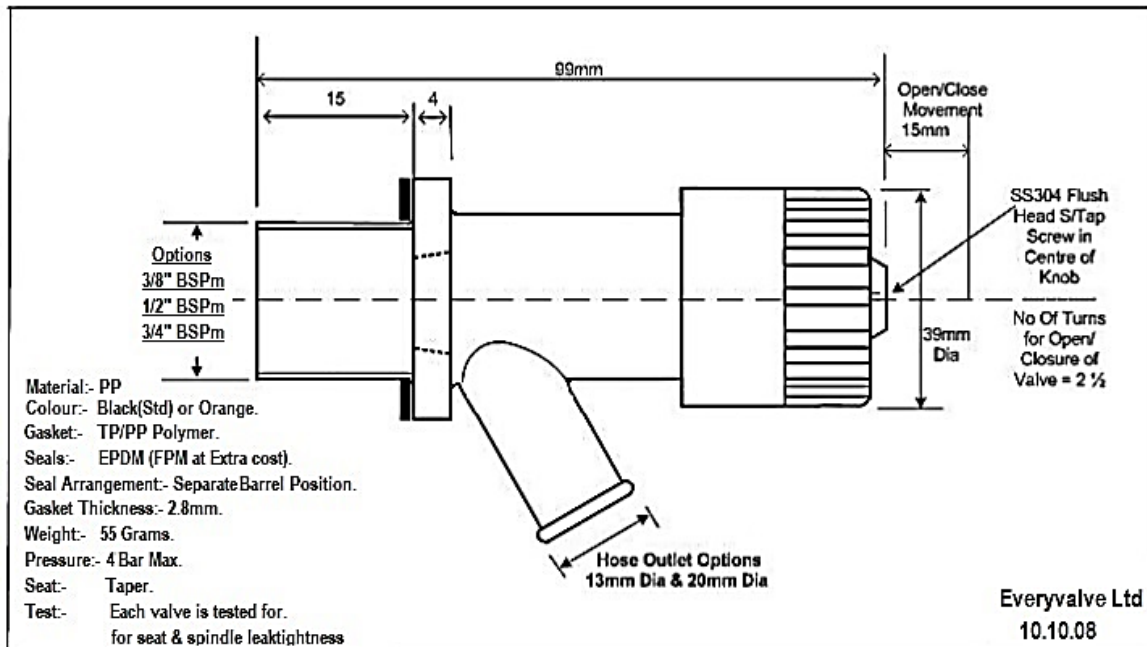

## SIZES AND COLOURS IN STOCK

3/8"BSPM x 13MM outlet PP EPDM SEAL **BLACK** COLOUR = Ref: 11P1009

1/2"BSPM x 13MM outlet PP EPDM SEAL **ORANGE** COLOUR = Ref: 11P1001A

1/2"BSPM x 13MM outlet PP EPDM SEAL **BLACK** COLOUR = Ref: 11P1001AB

3/4"BSPM x 13MM outlet PP EPDM SEAL **BLACK** COLOUR= Ref: 11P1001BBL (**20MM Long Thread**)

3/4"BSPM x 13MM outlet PP VITON SEAL **BLACK** COLOUR= Ref: 11P1001BBV

3/4"BSPM x 20MM outlet PP EPDM SEAL **ORANGE** COLOUR= Ref: 11P1001C