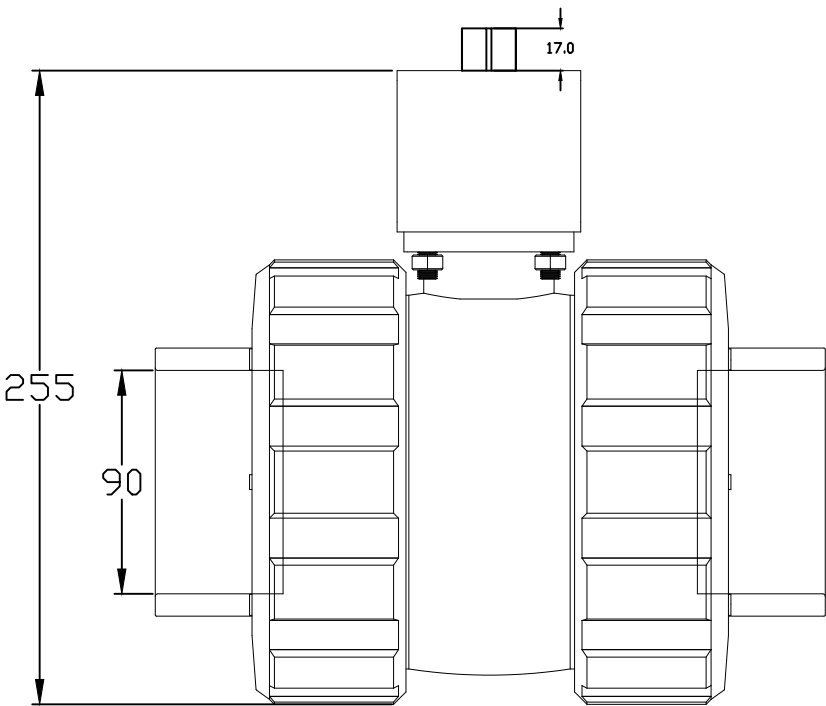

Spindle 17mm AF

**Ends can be BSP sockets , Metric Sockets or Imperial Sockets**

**Sales:- 01707-642018 Email:- sales@everyvalve.com**

1:3		DRAWN:	CHECKED:	MATERIAL:	FAMILY
		Name	Santiago Garcia	Jesús Salinas	PVC/EPDM/PTFE
DIN A4-mm	Date	23-11-12	OBSERVATIONS:		CODE:
	DESCRIPTION:				
EvE	BALL VALVE PVC OUTLET Ø 90 WITH ACTUATOR PRE-MOUNTING				