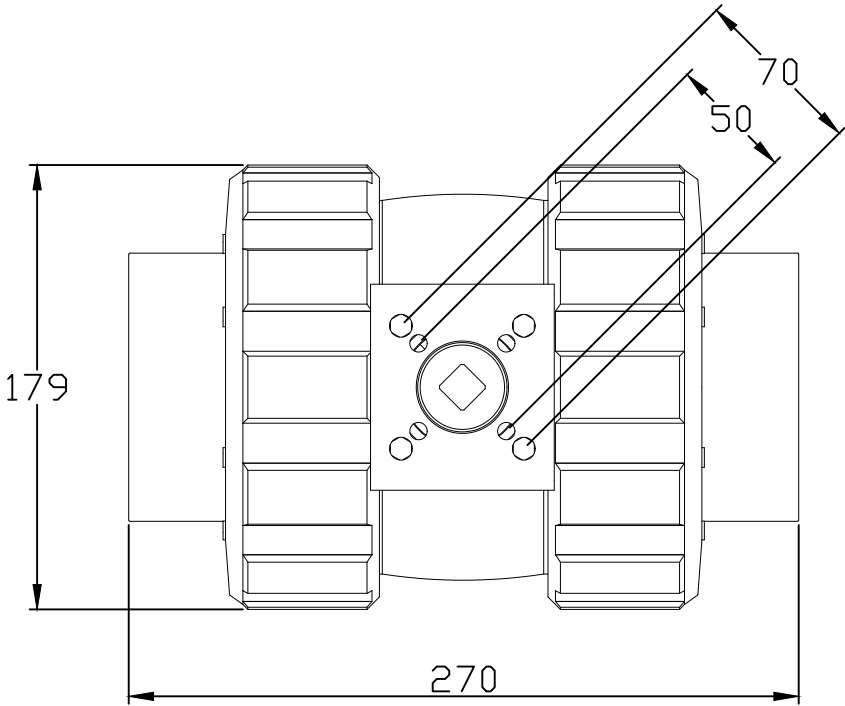

Spindle 17mm AF

**Ends can be BSP sockets , Metric Sockets or Imperial Sockets**

**Sales:- 01707-642018 Email:- sales@everyvalve.com**

1:3		DRAWN:	CHECKED:	MATERIAL:	FAMILY
		Name	Santiago Garcia	Jesús Salinas	PVC/EPDM/PTFE
DIN A4-mm	Date	23-11-12	OBSERVATIONS:		CODE:
	DESCRIPTION:				
EvE	BALL VALVE PVC OUTLET Ø 90 WITH ACTUATOR PRE-MOUNTING				