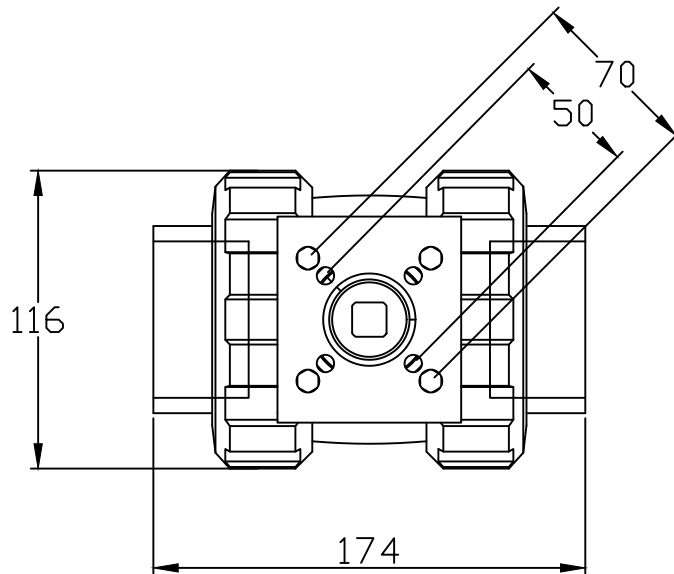

Everyvalve Ltd

FPM Seals can be offered by special Request **.

Ends can be BSP Sockets, Metric Sockets or Imperial Sockets

Sales:- 01707-642018

Email:- sales@everyvalve.com

1:3	DIN A4-mm	DRAWN:	CHECKED:	MATERIAL: PVC/EPDM/PTFE	FAMILY 11
		Name Daniel Campos	Jesús Salinas		
		Date 02-11-20		OBSERVATIONS:	CODE: 1011383
DESCRIPTION: BALL VALVE PVC OUTLET Ø 63 WITH ACTUATOR PRE-MOUNTING					