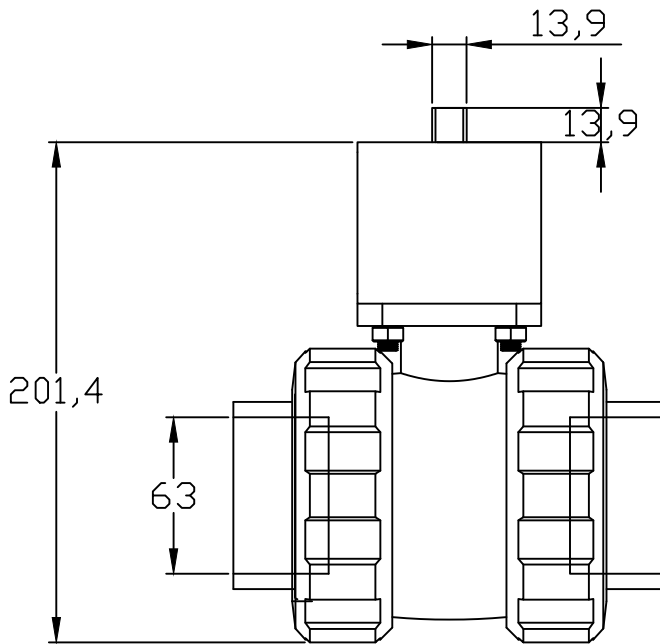

Everyvalve Ltd

FPM Seals can be offered by special Request **.

Ends can be BSP Sockets, Metric Sockets or Imperial Sockets

Sales:- 01707-642018

Email:- sales@everyvalve.com

1:3	DIN A4-mm	DRAWN:	CHECKED:	MATERIAL: PVC/EPDM/PTFE	FAMILY 11
		Name Daniel Campos	Jesús Salinas		
		Date 02-11-20		OBSERVATIONS:	CODE: 1011383
DESCRIPTION: BALL VALVE PVC OUTLET Ø 63 WITH ACTUATOR PRE-MOUNTING					