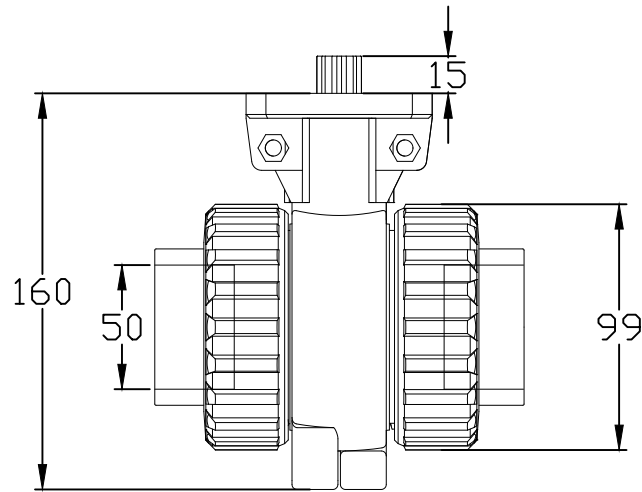

Everyvalve Ltd

Can be supplied with *BSP Sockets , Metric Sockets or Imperial Sockets*

Sales:- 01707-642018

Email:- sales@everyvalve.com

1:3		DRAWN:	CHECKED:	MATERIAL: PVC/EPDM/PTFE	FAMILY 11 PR
		Name Santiago García	Jesús Salinas		
DIN A4-mm		Date 23-11-12		OBSERVATIONS:	CODE: 1011382
		DESCRIPTION: BALL VALVE PVC OUTLET Ø 50 WITH ACTUATOR PRE-MOUNTING			