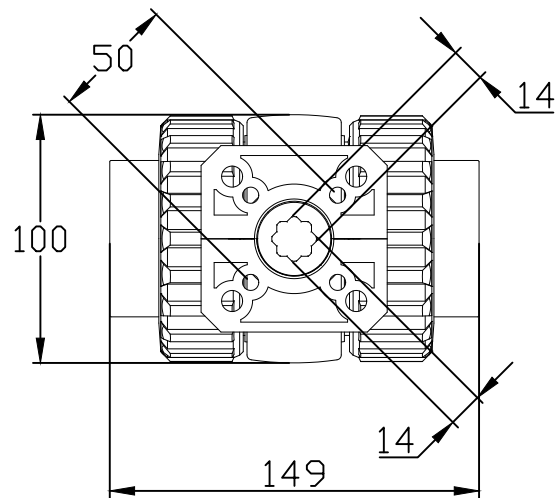

Everyvalve Ltd

Can be supplied with *BSP Sockets , Metric Sockets or Imperial Sockets*

Sales:- 01707-642018

Email:- sales@everyvalve.com

1:3		DRAWN:	CHECKED:	MATERIAL: PVC/EPDM/PTFE	FAMILY 11 PR
		Name Santiago García	Jesús Salinas		
DIN A4-mm		Date 23-11-12		OBSERVATIONS:	CODE: 1011382
		DESCRIPTION: BALL VALVE PVC OUTLET Ø 50 WITH ACTUATOR PRE-MOUNTING			