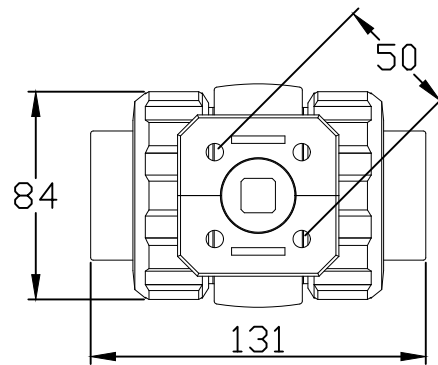

# Everyvalve Ltd

**Can be supplied with:- BSP Sockets, Metric Sockets or Imperial Sockets**

**Sales:- 01707-642018**

**Email:- sales@everyvalve.com**

1:3		DRAWN:	CHECKED:	MATERIAL: PVC/EPDM/PTFE	FAMILY 11
		Name Santiago García	Jesús Salinas		
DIN A4-mm		Date 23-11-12		OBSERVATIONS:	CODE:
		DESCRIPTION: BALL VALVE PVC OUTLET Ø 40 WITH ACTUATOR PRE-MOUNTING			