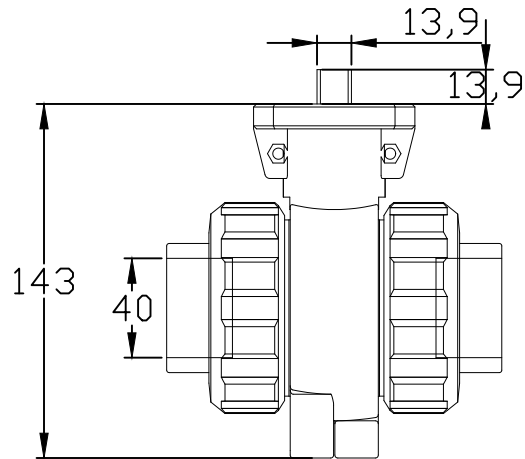

# Everyvalve Ltd

**Can be supplied with:- BSP Sockets, Metric Sockets or Imperial Sockets**

**Sales:- 01707-642018**

**Email:- sales@everyvalve.com**

1:3		DRAWN:	CHECKED:	MATERIAL: PVC/EPDM/PTFE	FAMILY 11
		Name Santiago García	Jesús Salinas		
DIN A4-mm		Date 23-11-12		OBSERVATIONS:	CODE:
		DESCRIPTION: BALL VALVE PVC OUTLET Ø 40 WITH ACTUATOR PRE-MOUNTING			