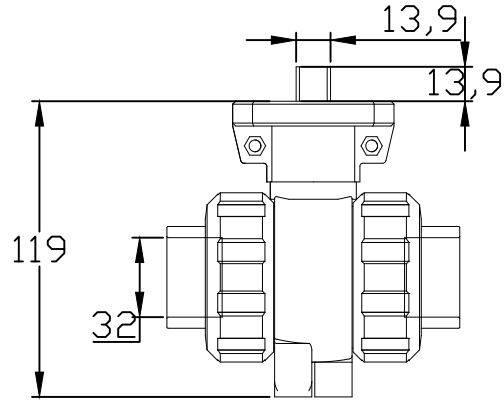

# Everyvalve Ltd

**Valves supplied with BSP Female, Metric Sockets or Imperial Sockets**

**Sales :- [sales@everyvalve.com](mailto:sales@everyvalve.com)**

**Tel - 01707642018**

1:3		DRAWN:	CHECKED:	MATERIAL:	FAMILY
		Name	Santiago García	Jesús Salinas	PVC/EPDM/PTFE
DIN A4-mm		Date	23-11-12	OBSERVATIONS:	CODE:
		DESCRIPTION:			

**BALL VALVE PVC OUTLET Ø 32 WITH ACTUATOR PRE-MOUNTING**