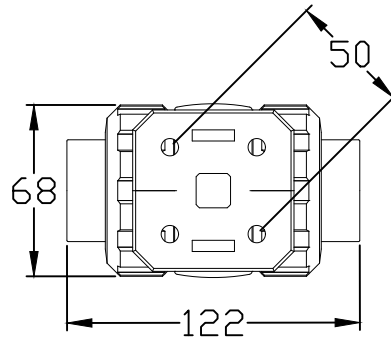

# Everyvalve Ltd

**Valves supplied with BSP Female, Metric Sockets or Imperial Sockets**

**Sales :- [sales@everyvalve.com](mailto:sales@everyvalve.com)**

**Tel - 01707642018**

1:3		DRAWN:	CHECKED:	MATERIAL:	FAMILY
		Name	Santiago García	Jesús Salinas	PVC/EPDM/PTFE
DIN A4-mm		Date	23-11-12	OBSERVATIONS:	CODE:
		DESCRIPTION:			

**BALL VALVE PVC OUTLET Ø 32 WITH ACTUATOR PRE-MOUNTING**