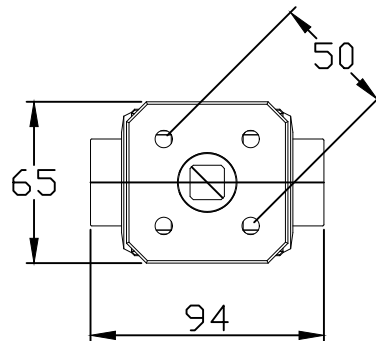

Everyvalve Ltd

Available with BSP Sockets or Metric Sockets or Imperial Sockets

Sales :- 01707-642018

Email:- sales@everyvalve.com

1:3	PIT-2019	DRAWN:	CHECKED:	MATERIAL: PVC/EPDM/PTFE	FAMILY 11
		Name Santiago García	Jesús Salinas		
DIN A4-mm	PIT-2019	Date 23-11-12		OBSERVATIONS:	CODE:
		DESCRIPTION: BALL VALVE PVC OUTLET Ø 25 WITH ACTUATOR PRE-MOUNTING			