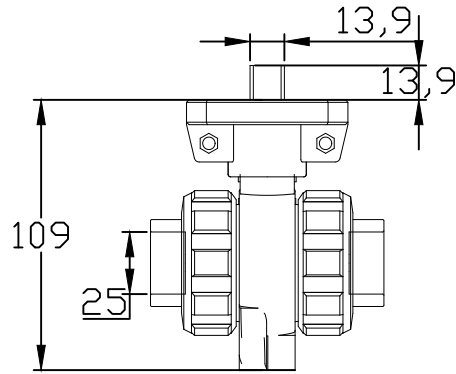

Everyvalve Ltd

Available with BSP Sockets or Metric Sockets or Imperial Sockets

Sales :- 01707-642018

Email:- sales@everyvalve.com

1:3	PIT-2019	DRAWN:	CHECKED:	MATERIAL: PVC/EPDM/PTFE	FAMILY 11
		Name Santiago García	Jesús Salinas		
DIN A4-mm	PIT-2019	Date 23-11-12		OBSERVATIONS:	CODE:
		DESCRIPTION: BALL VALVE PVC OUTLET Ø 25 WITH ACTUATOR PRE-MOUNTING			