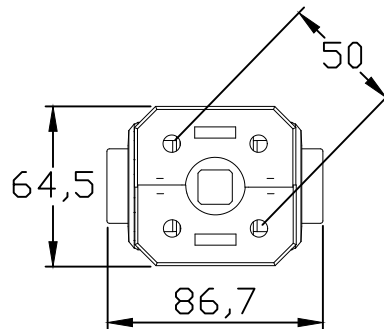

Everyvalve Ltd

Available with BSP sockets, Metric Sockets & Imperial Sockets

Tel:- 01707-642018

Email:- sales@everyvalve.com

1:3		DRAWN:	CHECKED:	MATERIAL: PVC/EPDM/PTFE	FAMILY 11
		Name Santiago García	Jesús Salinas		
DIN A4-mm	Date 23-11-12	OBSERVATIONS:		CODE:	
	DESCRIPTION: BALL VALVE PVC OUTLET Ø 20 WITH ACTUATOR PRE-MOUNTING				