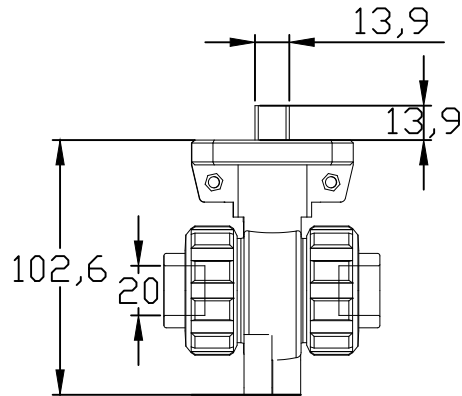

Everyvalve Ltd

Available with BSP sockets, Metric Sockets & Imperial Sockets

Tel:- 01707-642018

Email:- sales@everyvalve.com

1:3		DRAWN:	CHECKED:	MATERIAL: PVC/EPDM/PTFE	FAMILY 11
		Name Santiago García	Jesús Salinas		
DIN A4-mm	Date 23-11-12	OBSERVATIONS:		CODE:	
	DESCRIPTION: BALL VALVE PVC OUTLET Ø 20 WITH ACTUATOR PRE-MOUNTING				